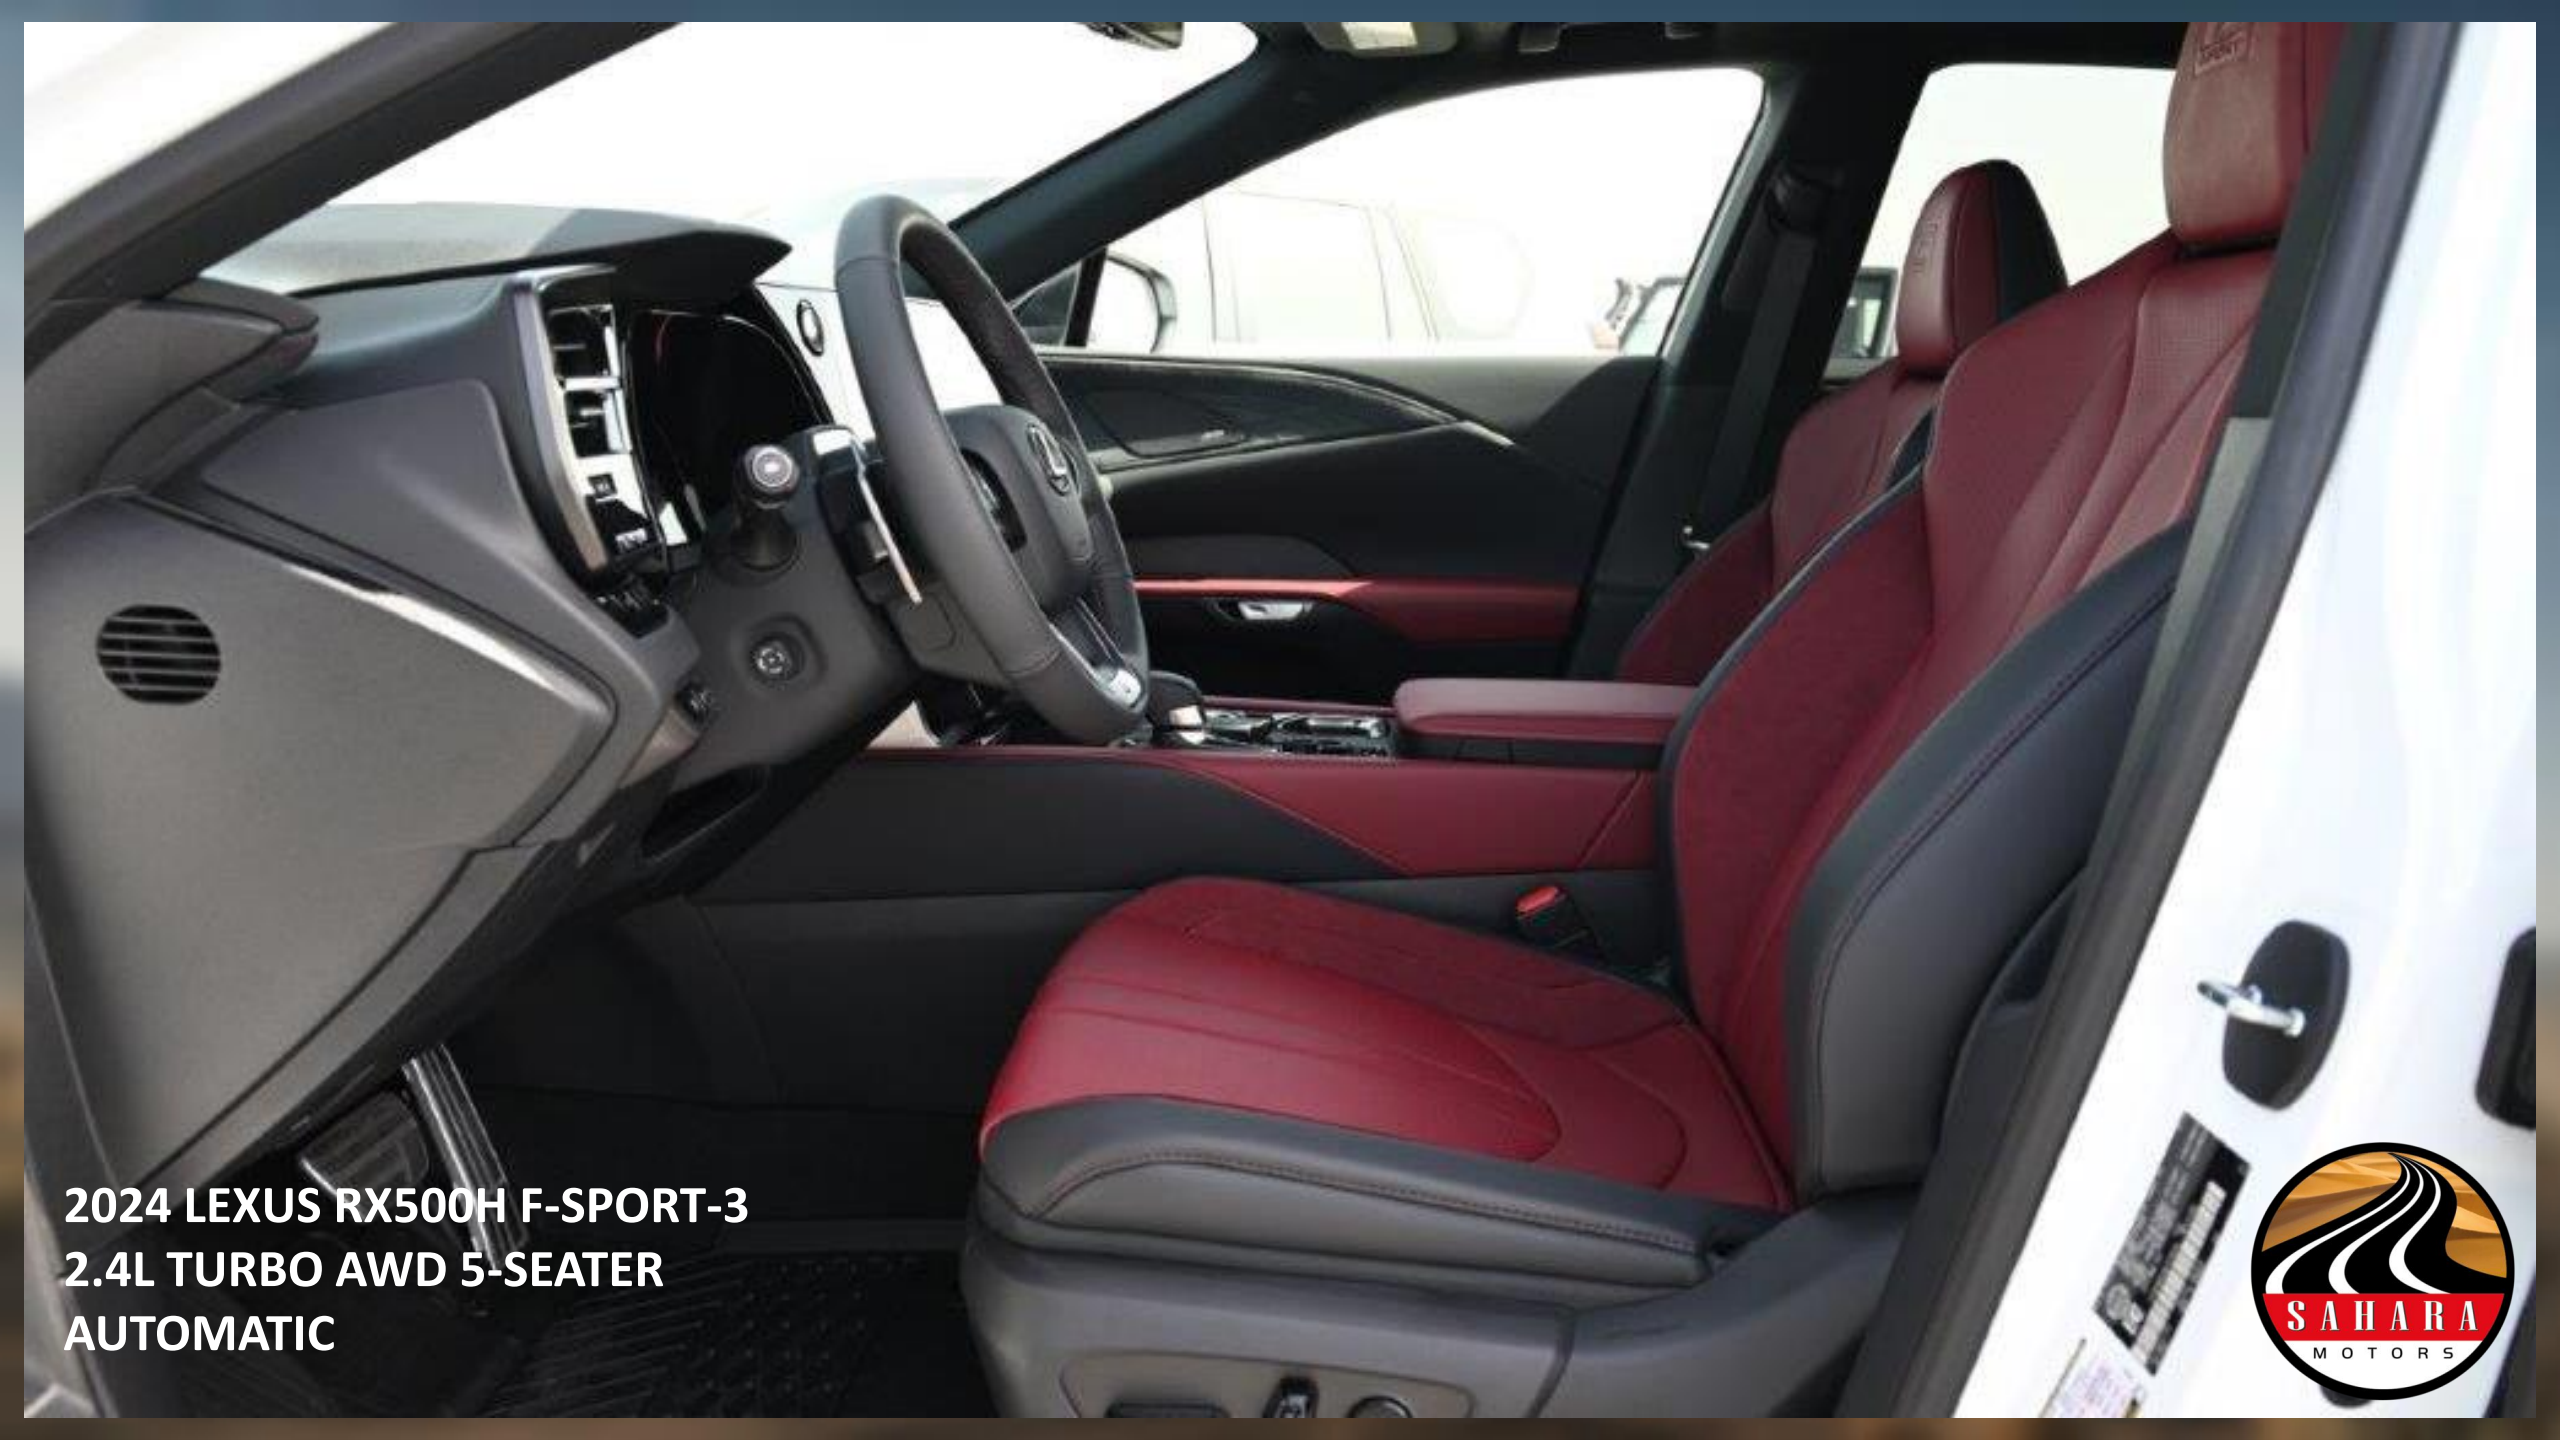

2024 LEXUS RX500H F-SPORT-3
2.4L TURBO AWD 5-SEATER
AUTOMATIC